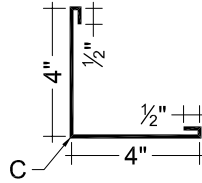

ROLLED STEEL PRODUCTS, INC.

PHONE: (509) 535-8667 TOLL FREE: (800) 238-4057
E-MAIL: Info@go-rsp.com

7/8" CORRUGATED PANEL TRIMS

Gauge: **26 / 29**
Length: **10'-6"**

Length 10'-6"

GABLE TRIM 5CRG

Length 10'-6"

OUTSIDE CORNER TRIM 5CROC

Length 10'-6"

INSIDE CORNER TRIM 5CRIC

Length 10'-6"

C-METAL 5CM

Length 10'-6"

WALL LIGHT FLASHING 5WL

Length 10'-6"