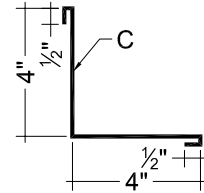

ROLLED STEEL PRODUCTS, INC.

PHONE: (509) 535-8667 TOLL FREE: (800) 238-4057
E-MAIL: Info@go-rsp.com

7/8" CORRUGATED PANEL TRIMS

Gauge: **26 / 29**
Length: **10'-6"**

Length 10'-6"

GABLE TRIM 5CRG

Length 10'-6"

OUTSIDE CORNER TRIM 5CROC

Length 10'-6"

INSIDE CORNER TRIM 5CRIC

Length 10'-6"

C-METAL 5CM

Length 10'-6"

WALL LIGHT FLASHING 5WL

Length 10'-6"