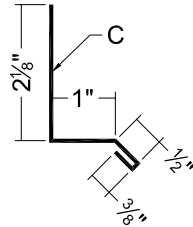

ROLLED STEEL PRODUCTS, INC.

PHONE: (509) 535-8667 TOLL FREE: (800) 238-4057
E-MAIL: Info@go-rsp.com

7/8" CORRUGATED PANEL TRIMS

Gauge: **26 / 29**
Length: **10'-6"**

Length 10'-6"

GABLE TRIM 5CRG

Length 10'-6"

OUTSIDE CORNER TRIM 5CROC

Length 10'-6"

INSIDE CORNER TRIM 5CRIC

Length 10'-6"

C-METAL 5CM

Length 10'-6"

WALL LIGHT FLASHING 5WL

Length 10'-6"