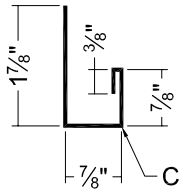

ROLLED STEEL PRODUCTS, INC.

PHONE: (509) 535-8667 TOLL FREE: (800) 238-4057
E-MAIL: Info@go-rsp.com

7/8" CORRUGATED PANEL TRIMS

Gauge: **26 / 29**
Length: **10'-6"**

Length 10'-6"

GABLE TRIM 5CRG

Length 10'-6"

OUTSIDE CORNER TRIM 5CROC

Length 10'-6"

INSIDE CORNER TRIM 5CRIC

Length 10'-6"

C-METAL 5CM

Length 10'-6"

WALL LIGHT FLASHING 5WL

Length 10'-6"