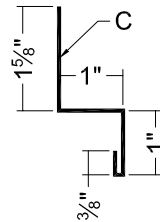

OUTSIDE CORNER TRIM 5CROC

Length 10'-6"

INSIDE CORNER TRIM 5CRIC

Length 10'-6"

C-METAL 5CM

Length 10'-6"

WALL LIGHT FLASHING 5WL

Length 10'-6"