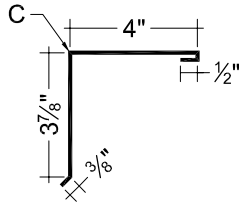

ROLLED STEEL PRODUCTS, INC.

PHONE: (509) 535-8667 TOLL FREE: (800) 238-4057
E-MAIL: Info@go-rsp.com

7/8" CORRUGATED PANEL TRIMS

Gauge: **26 / 29**
Length: **10'-6"**

Length 10'-6"

GABLE TRIM 5CRG

Length 10'-6"

OUTSIDE CORNER TRIM 5CROC

Length 10'-6"

INSIDE CORNER TRIM 5CRIC

Length 10'-6"

C-METAL 5CM

Length 10'-6"

WALL LIGHT FLASHING 5WL

Length 10'-6"