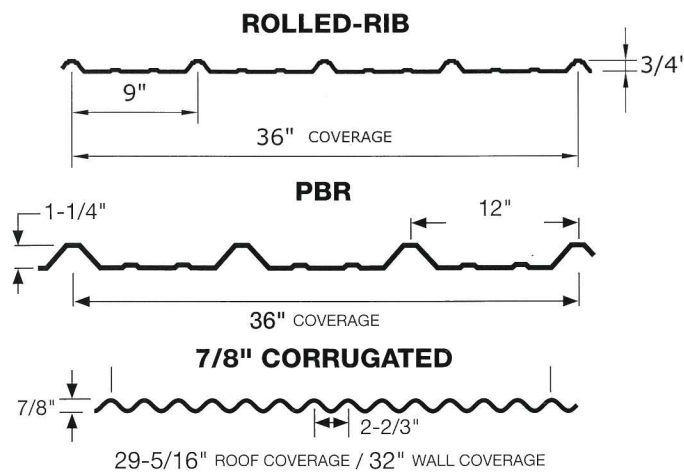

- See color and profile availability on back.
- Colors are similar to actual, but limited by printing processes and proper light conditions.
- Metal color samples available upon request.
- All colors are Energy Star compliant except Black.