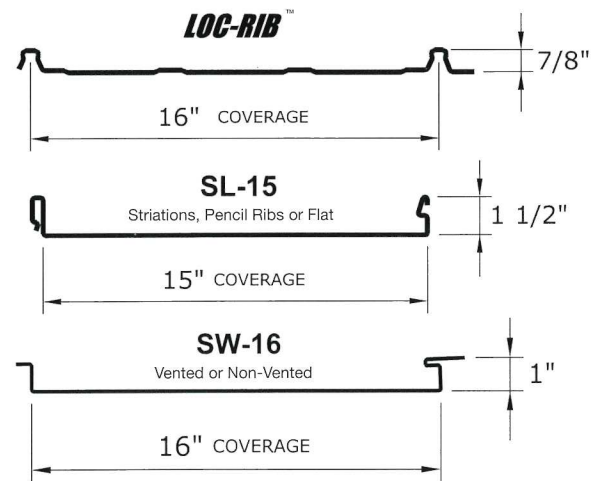

- See color and profile availability on back.
- Colors are similar to actual, but limited by printing processes and proper light conditions.
- Metal color samples available upon request.
- All colors are Energy Star compliant except Black.