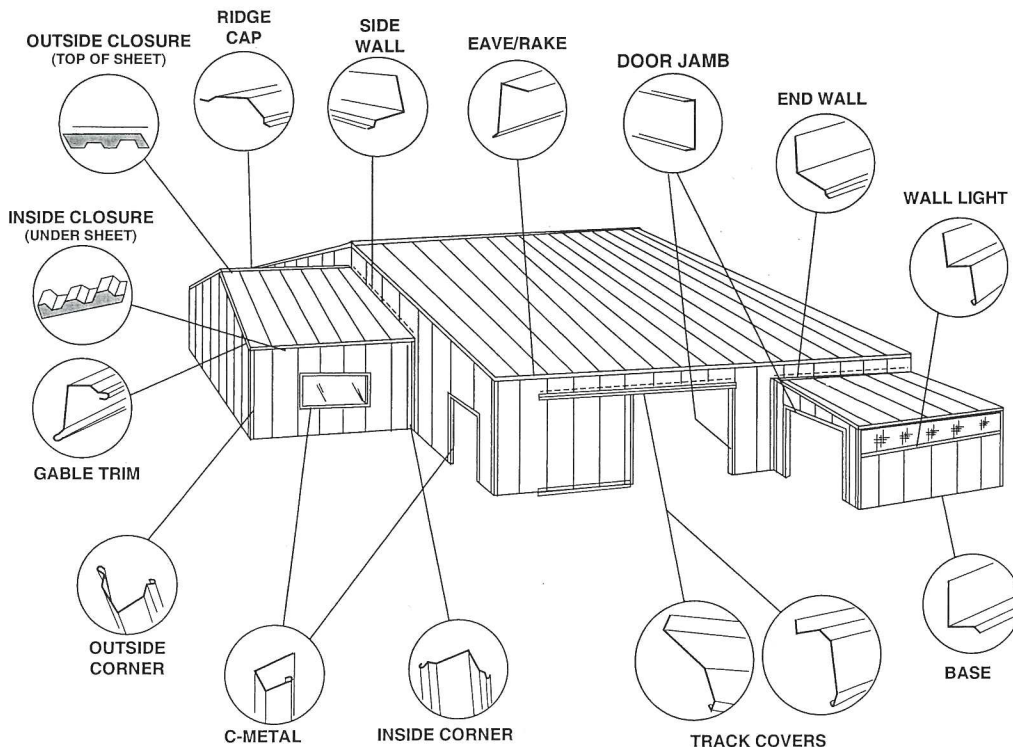

ROLLED STEEL PRODUCTS INC

1.800.238.4057 www.GO-RSP.com

40 YEAR PAINT WARRANTY

- See color and profile availability on back.
- Colors are similar to actual, but limited by printing processes and proper light conditions.
- Metal color samples available upon request.
- All colors are Energy Star compliant except Black.

COLOR / PROFILE	COLOR #	ROLLED RIB 7/8" CORR 29 GA.	PBR 7/8" CORR 26 GA.	LOC-RIB™ 26 GA.	SL-15 26 GA.	SW-16 26 GA.
ASH GRAY	16	●	●	●	●	●
BLACK	19	●	●	●	●	●
BROWN	04	●	●	●	●	●
CHARCOAL	13	●	●	●	●	●
COPPER PENNY (SMP)	20	●	●			
COPPER PENNY (KYNAR®)	18			●*	●*	●*
DARK BLUE	06	●	●	●	●	●
DARK SPRUCE	14	●	●	●	●	●
GRAY	10	●	●	●	●	●
IVORY	02	●				
KELLY GREEN	08	●	●	●	●	●
LIGHT BLUE	11	●				
LIGHT STONE	17	●				
MOCHA	05	●	●	●	●	●
POLAR WHITE	01	●	●	●	●	●
RED	09	●	●	●	●	●
SAGE GREEN	07	●				
SANDSTONE BEIGE	03	●	●	●	●	●
SURF	12	●				
WEATHERED COPPER	15	●	●	●	●	●
GALVANIZED	00	●	●	●	●	●

- All colors protected by ROLLED STEEL PRODUCTS **40 YEAR Tough Bond 3000™** PAINT WARRANTY.
- Oil canning may occur in panels, and is not cause for rejection.
- * Copper Penny 26 gauge color is PVDF paint, and is subject to additional cost.