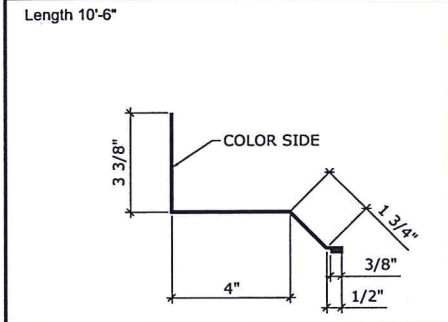

ROLLED STEEL PRODUCTS, INC.

PHONE: (509) 535-8667 TOLL FREE: (800) 238-4057
E-MAIL: Info@go-rsp.com

PBR PANEL TRIMS

Gauge: 26
Length: 10'-6"

RIDGE CAP - 526PBRRC

PEAK CAP - 526PBRPC

GABLE TRIM - 526PBRG

EAVE FLASHING - 526PBRF

OUTSIDE CORNER TRIM - 526PBROC

INSIDE CORNER TRIM - 526PBRIC

C-METAL - 526PBRMC

BASE METAL - 526PBRBM

WALL LIGHT FLASHING - 526PBRWL

SIDE WALL FLASHING - 526PBRSW

END WALL FLASHING - 526PBREW

PITCH BREAK FLASHING - 526PBRPB