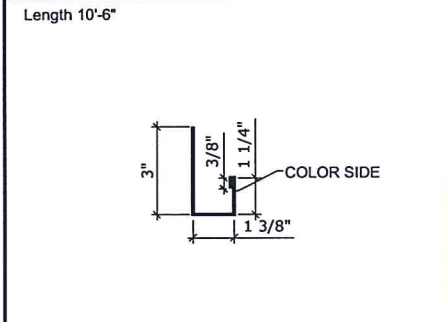

C-METAL - 526PBRMC