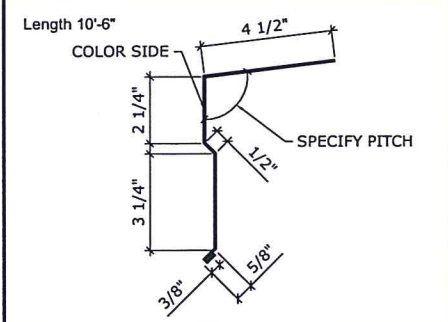

ROLLED STEEL PRODUCTS, INC.

PHONE: (509) 535-8667 TOLL FREE: (800) 238-4057
E-MAIL: Info@go-rsp.com

PBR PANEL TRIMS

Gauge: 26
Length: 10'-6"

RIDGE CAP - 526PBRRC

PEAK CAP - 526PBRPC

GABLE TRIM - 526PBRG

EAVE FLASHING - 526PBRF

OUTSIDE CORNER TRIM - 526PBROC

INSIDE CORNER TRIM - 526PBRIC

C-METAL - 526PBRMC

BASE METAL - 526PBRBM

WALL LIGHT FLASHING - 526PBRWL

SIDE WALL FLASHING - 526PBRSW

END WALL FLASHING - 526PBREW

PITCH BREAK FLASHING - 526PBRPB

Non-stocking items, all trims made to order, allow 2 days for production, non-returnable.