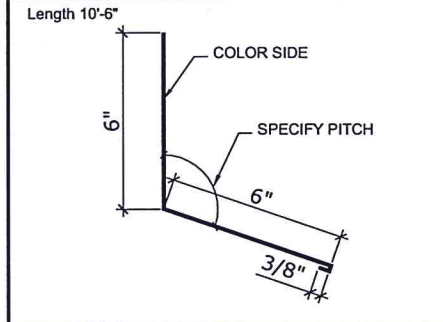

ROLLED STEEL PRODUCTS, INC.

PHONE: (509) 535-8667 TOLL FREE: (800) 238-4057
E-MAIL: Info@go-rsp.com

PBR PANEL TRIMS

Gauge: 26
Length: 10'-6"

RIDGE CAP - 526PBRRC

PEAK CAP - 526PBRPC

GABLE TRIM - 526PBRG

EAVE FLASHING - 526PBRF

OUTSIDE CORNER TRIM - 526PBROC

INSIDE CORNER TRIM - 526PBRIC

C-METAL - 526PBRMC

BASE METAL - 526PBRBM

WALL LIGHT FLASHING - 526PBRWL

SIDE WALL FLASHING - 526PBRSW

END WALL FLASHING - 526PBREW

PITCH BREAK FLASHING - 526PBRPB

Non-stocking items, all trims made to order, allow 2 days for production, non-returnable.