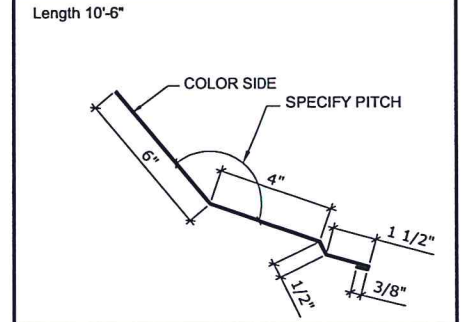

ROLLED STEEL PRODUCTS, INC.

PHONE: (509) 535-8667 TOLL FREE: (800) 238-4057
E-MAIL: Info@go-rsp.com

PBR PANEL TRIMS

Gauge: 26
Length: 10'-6"

RIDGE CAP - 526PBRRC

PEAK CAP - 526PBRPC

GABLE TRIM - 526PBRG

EAVE FLASHING - 526PBRF

OUTSIDE CORNER TRIM - 526PBROC

INSIDE CORNER TRIM - 526PBRIC

C-METAL - 526PBRMC

BASE METAL - 526PBRBM

WALL LIGHT FLASHING - 526PBRWL

SIDE WALL FLASHING - 526PBRSW

END WALL FLASHING - 526PBREW

PITCH BREAK FLASHING - 526PBRPB

Non-stocking items, all trims made to order, allow 2 days for production, non-returnable.