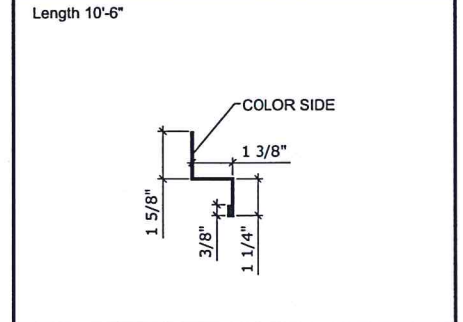

ROLLED STEEL PRODUCTS, INC.

PHONE: (509) 535-8667 TOLL FREE: (800) 238-4057
E-MAIL: Info@go-rsp.com

PBR PANEL TRIMS

Gauge: 26
Length: 10'-6"

RIDGE CAP - 526PBRRC

PEAK CAP - 526PBRPC

GABLE TRIM - 526PBRG

EAVE FLASHING - 526PBRF

OUTSIDE CORNER TRIM - 526PBROC

INSIDE CORNER TRIM - 526PBRIC

C-METAL - 526PBRMC

BASE METAL - 526PBRBM

WALL LIGHT FLASHING - 526PBRWL

SIDE WALL FLASHING - 526PBRSW

END WALL FLASHING - 526PBREW

PITCH BREAK FLASHING - 526PBRPB

Non-stocking items, all trims made to order, allow 2 days for production, non-returnable.