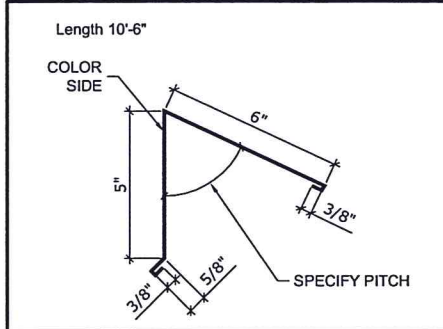

ROLLED STEEL PRODUCTS, INC.

PHONE: (509) 535-8667 TOLL FREE: (800) 238-4057
E-MAIL: Info@go-rsp.com

PBR PANEL TRIMS

Gauge: 26
Length: 10'-6"

RIDGE CAP - 526PBRRC

PEAK CAP - 526PBRPC

GABLE TRIM - 526PBRG

EAVE FLASHING - 526PBRF

OUTSIDE CORNER TRIM - 526PBROC

INSIDE CORNER TRIM - 526PBRIC

C-METAL - 526PBRMC

BASE METAL - 526PBRBM

WALL LIGHT FLASHING - 526PBRWL

SIDE WALL FLASHING - 526PBRSW

END WALL FLASHING - 526PBREW

PITCH BREAK FLASHING - 526PBRPB

Non-stocking items, all trims made to order, allow 2 days for production, non-returnable.