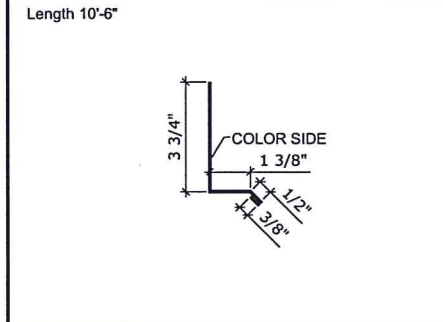

BASE METAL - 526PBRBM