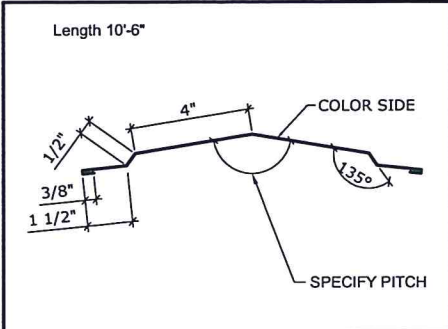

ROLLED STEEL PRODUCTS, INC.

PHONE: (509) 535-8667 TOLL FREE: (800) 238-4057
E-MAIL: Info@go-rsp.com

PBR PANEL TRIMS

Gauge: 26
Length: 10'-6"

RIDGE CAP - 526PBRRC

PEAK CAP - 526PBRPC

GABLE TRIM - 526PBRG

EAVE FLASHING - 526PBRF

OUTSIDE CORNER TRIM - 526PBROC

INSIDE CORNER TRIM - 526PBRIC

C-METAL - 526PBRMC

BASE METAL - 526PBRBM

WALL LIGHT FLASHING - 526PBRWL

SIDE WALL FLASHING - 526PBRSW

END WALL FLASHING - 526PBREW

PITCH BREAK FLASHING - 526PBRPB

Non-stocking items, all trims made to order, allow 2 days for production, non-returnable.