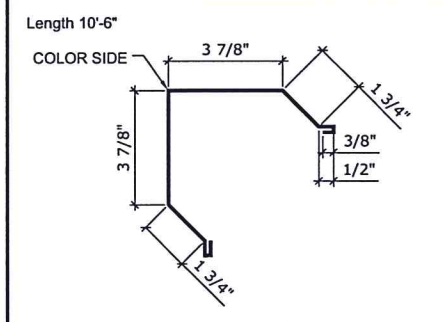

ROLLED STEEL PRODUCTS, INC.

PHONE: (509) 535-8667 TOLL FREE: (800) 238-4057
E-MAIL: Info@go-rsp.com

PBR PANEL TRIMS

Gauge: 26
Length: 10'-6"

RIDGE CAP - 526PBRRC

PEAK CAP - 526PBRPC

GABLE TRIM - 526PBRG

EAVE FLASHING - 526PBRF