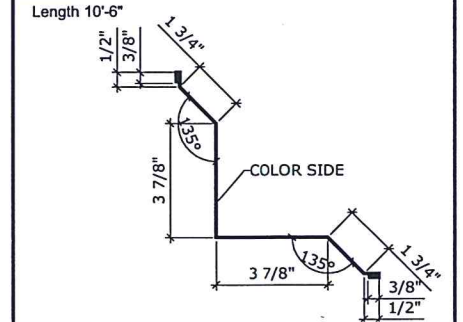

ROLLED STEEL PRODUCTS, INC.

PHONE: (509) 535-8667 TOLL FREE: (800) 238-4057
E-MAIL: Info@go-rsp.com

PBR PANEL TRIMS

Gauge: 26
Length: 10'-6"

RIDGE CAP - 526PBRRC

PEAK CAP - 526PBRPC

GABLE TRIM - 526PBRG

EAVE FLASHING - 526PBRF

OUTSIDE CORNER TRIM - 526PBROC

INSIDE CORNER TRIM - 526PBRIC

C-METAL - 526PBRMC

BASE METAL - 526PBRBM

WALL LIGHT FLASHING - 526PBRWL

SIDE WALL FLASHING - 526PBRSW

END WALL FLASHING - 526PBREW

PITCH BREAK FLASHING - 526PBRPB

Non-stocking items, all trims made to order, allow 2 days for production, non-returnable.