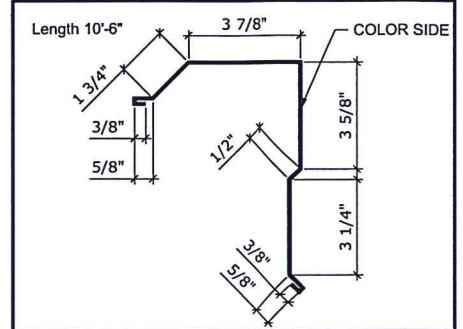

ROLLED STEEL PRODUCTS, INC.

PHONE: (509) 535-8667 TOLL FREE: (800) 238-4057
E-MAIL: Info@go-rsp.com

PBR PANEL TRIMS

Gauge: 26
Length: 10'-6"

RIDGE CAP - 526PBRRC

PEAK CAP - 526PBRPC

GABLE TRIM - 526PBRG

EAVE FLASHING - 526PBRF