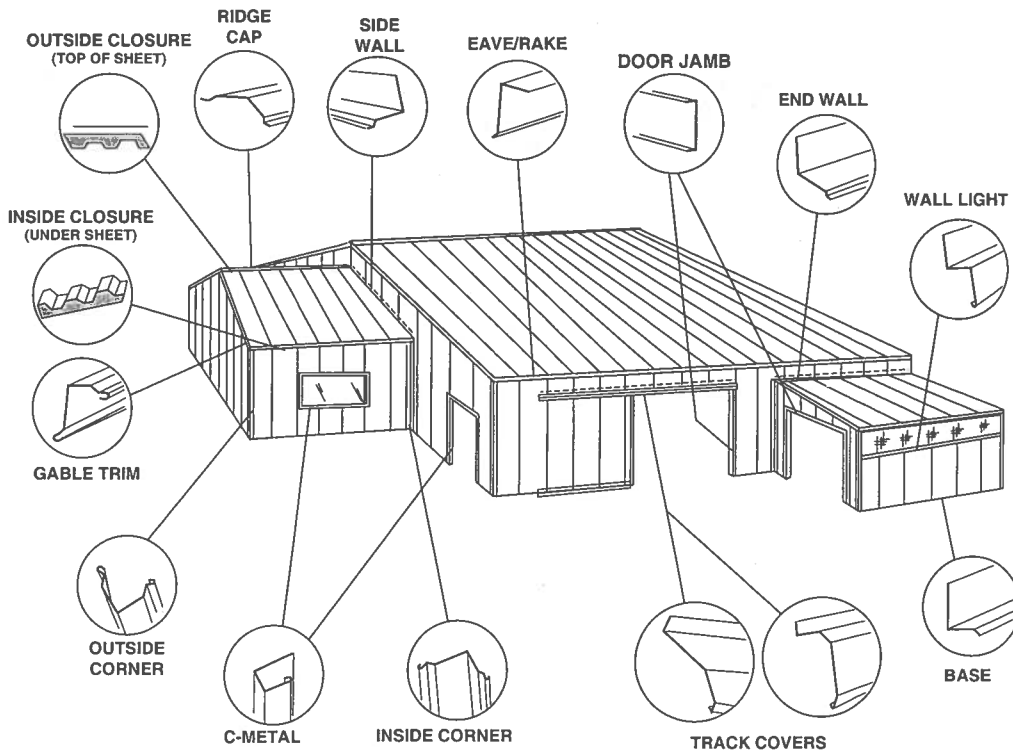

ROLLED STEEL PRODUCTS INC

1.800.238.4057 www.GO-RSP.com

40 YEAR PAINT WARRANTY

- See color and profile availability on back.
- Colors are similar to actual, but limited by printing processes and proper light conditions.
- Metal color samples available upon request.
- All colors are Energy Star compliant except Black.

COLOR / PROFILE	COLOR #	ROLLED RIB 7/8" CORR 29 GA.	PBR / IC34 7/8" CORR 26 GA.	LOC-RIB™ 26 GA.	SL-15 26 GA.	SW-16 26 GA.
ASH GRAY	16	●	●	●	●	●
BLACK	19	●	●	●	●	●
BROWN	04	●	●	●	●	●
CHARCOAL	13	●	●	●	●	●
COPPER PENNY (SMP)	20	●	●			
COPPER PENNY (KYNAR®)	18			●*	●*	●*
DARK BLUE	06	●	●	●	●	●
DARK SPRUCE	14	●	●	●	●	●
GRAY	10	●	●	●	●	●
IVORY	02	●				
KELLY GREEN	08	●	●	●	●	●
LIGHT BLUE	11	●				
LIGHT STONE	17	●				
MOCHA	05	●	●	●	●	●
POLAR WHITE	01	●	●	●	●	●
RED	09	●	●	●	●	●
SAGE GREEN	07	●				
SANDSTONE BEIGE	03	●	●	●	●	●
SURF	12	●				
WEATHERED COPPER	15	●	●	●	●	●
GALVANIZED	00	●	●	●	●	●

- All colors protected by ROLLED STEEL PRODUCTS 40 YEAR Tough Bond 3000™ PAINT WARRANTY.
- Oil canning may occur in panels, and is not cause for rejection.
- * Copper Penny 26 gauge color is PVDF paint, and is subject to additional cost.