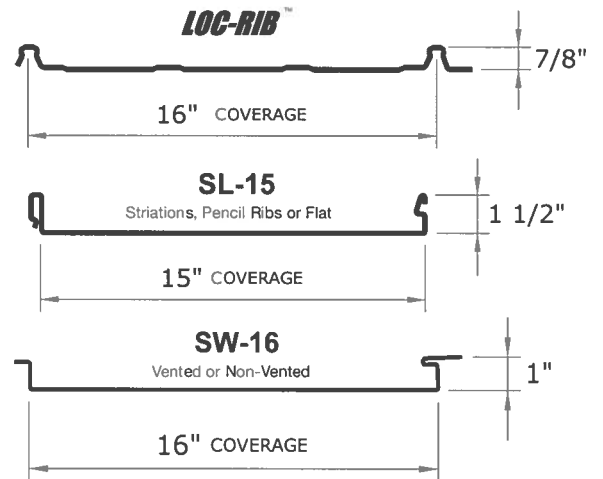

- See color and profile availability on back.
- Colors are similar to actual, but limited by printing processes and proper light conditions.
- Metal color samples available upon request.
- All colors are Energy Star compliant except Black.