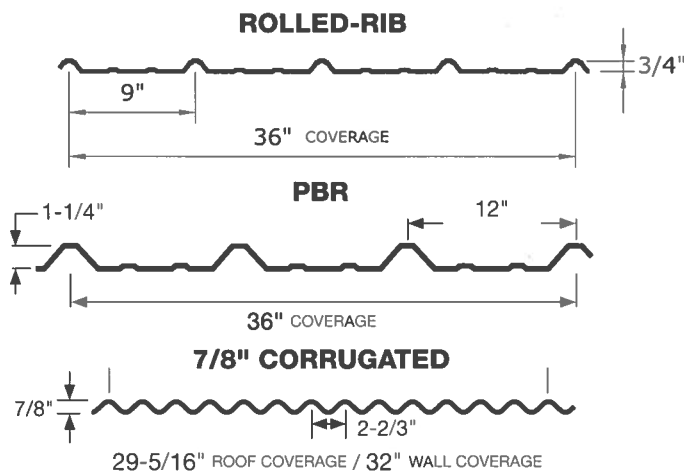

- See color and profile availability on back.
- Colors are similar to actual, but limited by printing processes and proper light conditions.
- Metal color samples available upon request.
- All colors are Energy Star compliant except Black.