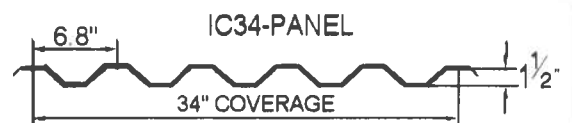

- See color and profile availability on back.
- Colors are similar to actual, but limited by printing processes and proper light conditions.
- Metal color samples available upon request.
- All colors are Energy Star compliant except Black.